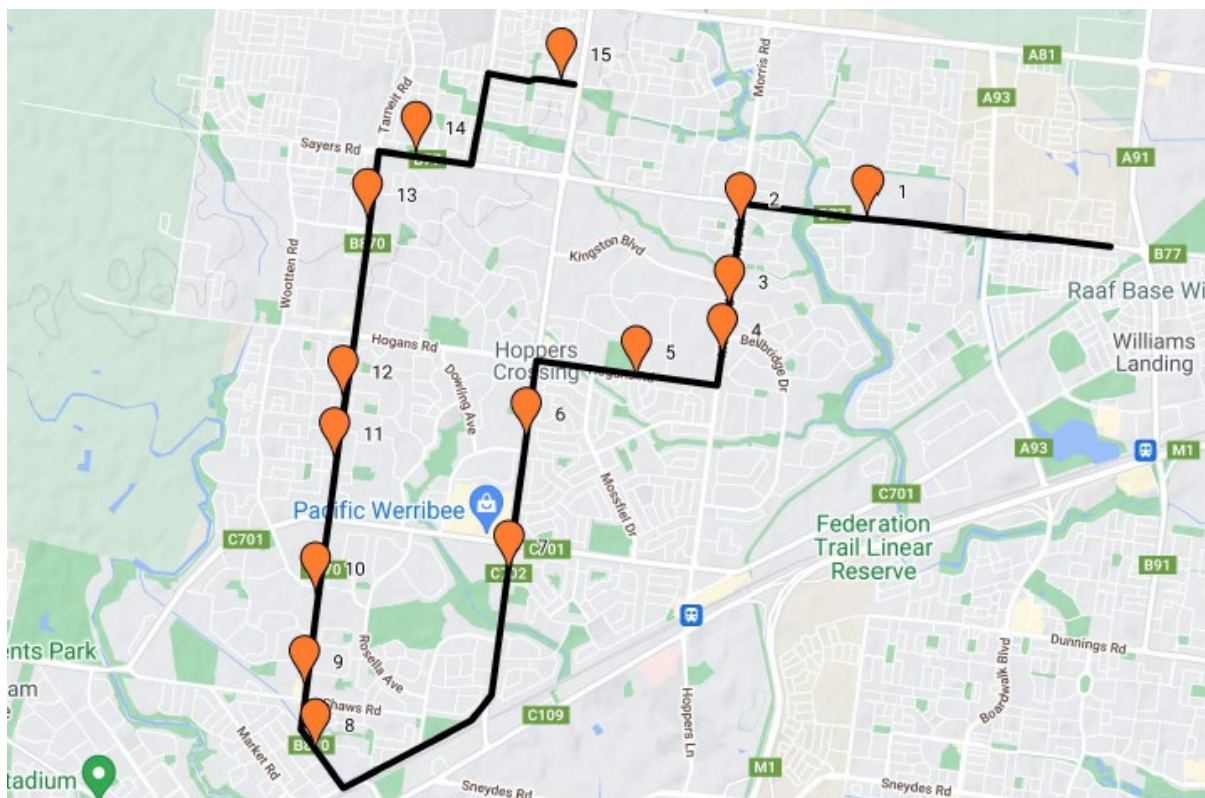

BUS 1 – WERRIBEE SERVICE

BUS STOP AND TIMETABLE SCHEDULE 2025

SERVICE PROVIDED BY TRANSIT SYSTEMS

MORNING SERVICE

STOP #	TIME	STOP LOCATION DESCRIPTION	STOP ID #
1	7:19 AM	Morris Rd (in front of house no.370)	21795
2	7:21 AM	Morris Rd (in front of house no. 290)	5239
3	7:23 AM	Morris Rd (in front of house no. 252)	5240
4	7:25 AM	Hogans Rd (in front of house no. 57)	6844
5	7:28 AM	Derrimut Rd (in front of house no. 190)	5137
6	7:30 AM	Derrimut Rd (in front of no. 94)	50212
7	7:33 AM	Tarneit Rd (in front of house no. 38)	6317
8	7:35 AM	Tarneit Rd (in front of Sims Liquor Store)	50173
9	7:37 AM	Tarneit Rd (between Purchas St & Thames Blvd)	5975
10	7:39 AM	Tarneit Rd (before corner of Pandelis Blvd)	21645
11	7:41 AM	Tarneit Rd (before corner of Knightsbridge Dr)	21646
12	7:43am	Tarneit Rd (after Bethany Rd)	21649
13	7:45am	Sayers Rd (in front of Whyalla Gardens)	21651
14	7:50am	Poplar Blvd (in front of house no. 18)	50096
	8:28 AM	Arrive at Marian College	

MORNING and AFTERNOON ROUTE MAP

NOTE: MORNING AND AFTERNOON ROUTES AND TIMES MAY BE ADJUSTED DURING THE YEAR. WE WILL ADVISE OF ANY SUBSEQUENT CHANGES AND THEY WILL BE MADE AVAILABLE ON OUR WEBSITE