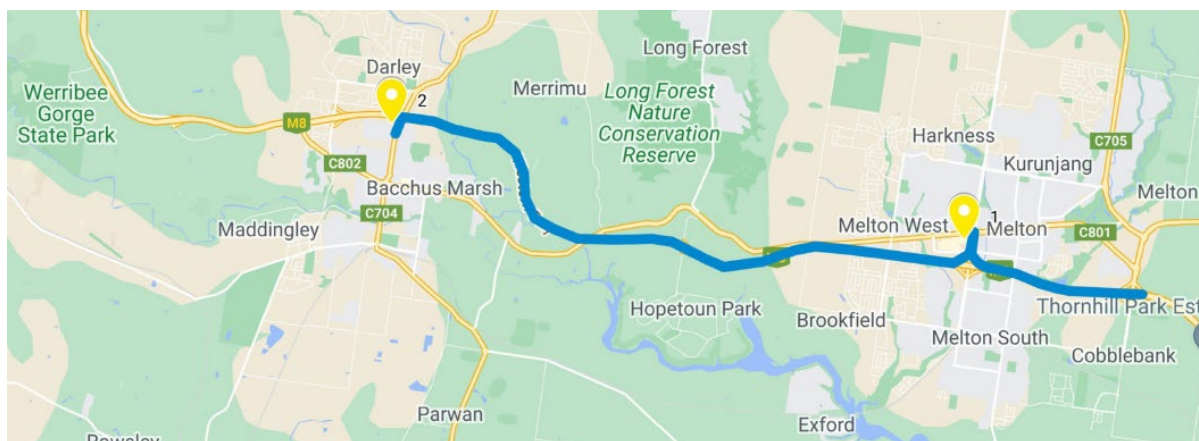

BUS 4 – BACCHUS MARSH SERVICE

BUS STOP AND TIMETABLE SCHEDULE 2025

SERVICE PROVIDED BY TRANSIT SYSTEMS

MORNING SERVICE

STOP #	TIME	STOP LOCATION DESCRIPTION	STOP ID #
1	7:25 AM	Gisborne Rd, Bacchus Marsh (Clifton Drive Shops)	37443
2	7:35 AM	Coburns Rd, Melton (in front of Red Rooster, Woodgrove Shopping Centre)	22420
	8:25 AM	Arrive at Marian College	

MORNING ROUTE MAP

AFTERNOON SERVICE

STOP #	TIME	STOP LOCATION DESCRIPTION	STOP ID #
	3:15 PM	Depart Marian College, Staff Carpark near Trade Training Centre	
1	4:00 PM	Coburns Rd, Melton (in front of Red Rooster, Woodgrove Shopping Centre)	22420
2	4:15 PM	Gisborne Rd, Bacchus Marsh (Clifton Drive Shops)	37443

AFTERNOON ROUTE MAP

NOTE: MORNING AND AFTERNOON ROUTES AND TIMES MAY BE ADJUSTED DURING THE YEAR. WE WILL ADVISE OF ANY SUBSEQUENT CHANGES AND THEY WILL BE MADE AVAILABLE ON OUR WEBSITE