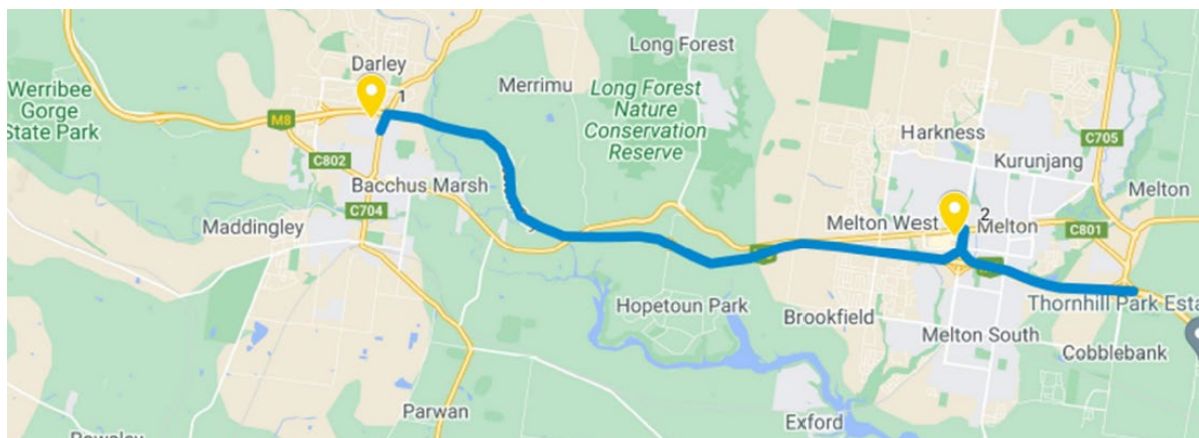

BUS 4 – BACCHUS MARSH SERVICE

BUS STOP AND TIMETABLE SCHEDULE 2025

SERVICE PROVIDED BY TRANSIT SYSTEMS

MORNING SERVICE

STOP #	TIME	STOP LOCATION DESCRIPTION	STOP ID #
1	7:25 AM	Gisborne Rd, Bacchus Marsh (Clifton Drive Shops)	37443
2	7:35 AM	Coburns Rd, Melton (in front of Red Rooster, Woodgrove Shopping Centre)	22420
	8:25 AM	Arrive at Marian College	

MORNING ROUTE MAP

AFTERNOON SERVICE

STOP #	TIME	STOP LOCATION DESCRIPTION	STOP ID #
	3:15 PM	Depart Marian College, Staff Carpark near Trade Training Centre	
1	4:00 PM	Coburns Rd, Melton (in front of Red Rooster, Woodgrove Shopping Centre)	22420
2	4:15 PM	Gisborne Rd, Bacchus Marsh (Clifton Drive Shops)	37443

AFTERNOON ROUTE MAP

NOTE: MORNING AND AFTERNOON ROUTES AND TIMES MAY BE ADJUSTED DURING THE YEAR. WE WILL ADVISE OF ANY SUBSEQUENT CHANGES AND THEY WILL BE MADE AVAILABLE ON OUR WEBSITE